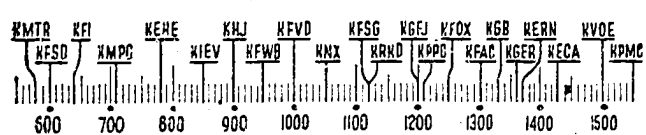

YOUR Radio TODAY

[The information contained in the following schedule of radio programs is furnished by the stations broadcasting the programs, and The Times should not be considered responsible for errors in announcements due to failure of stations to advise of daily changes.—Ed.]

Before 8 a.m.

KGFJ—Spanish, 6: Clock Watcher, 7.
KMTR—Calif. Theater, 5.
KFI—Jack Kay, 7: News, 7:15; Happy Jack Kay, 7:30; Church, 7:45.
KMPFC—Sundial, 6: Bible Fellowship, 6:45; Morning Express, 7.
KEHE—Musical Clock, 6.
KHJ—Rise & Shine, 6: News, 7:45.
KFWB—Time Keeper, 6:30.
KFVD—Spanish, 6: Jubilee, 7:15.
KXX—Sunrise Salute, 6; Morning Melodies, 7:45.
KFRD—Doug Douglas, 6: News, 6:30; Doug Douglas, 6:45; News, 7:45.
KFOX—El Despertador, 5: News, 7:30; Health Talk, 7:40.
KFAC—Talking Timepiece, 6; Rangers, 7.
KGER—Farm, 6:05; Maurice Johnson, 6:30; Aubrey Lee, 7:15.
KKEA—Ensemble, 7; Financial, 7:30; Originalities, 7:45.

8 to 9 a.m.

KGFJ—News, 8; Swing It, 8:15; Song—Birthdays, 8:30.
KFI—Vaughn De Leath, 8; The O'Neils, 8:15; News, 8:30; Household Hints, 8:45; Thesaurus-Citrus, 8:50.
KMPFC—Music, 8; Dr. Reynolds, 8:45.
KEHE—News, 8; Music, 8:15; Voice, 8:30; Aloha, Calif., 8:45.
KHJ—Merry-makers, 8; Haven of Rest, 8:30.
KFWB—Bkfst. Club, 8.
KFVD—Jubilee (cont.)
KXX—Four Clubmen, 8; Keeping Fit, 8:15; Helen Trent, 8:30; Our Gal Sunday, 8:45.
KFRD—Music, 8; Dick Buchanan, 8:15; Records, 8:30.
KFOX—Rev. Thomas, 8; Music, 8:15; Health, 8:30; Ads, 8:45.
KFAC—Church, 8; Mirandy, 8:30; Mildred Lager, 8:45.
KGER—Mizpah, 8:15; Music, 8:45.
KKEA—Time for Thought, 8; Kiddo-ler, 8:15; Farm & Home, 8:30; 1 hour.

9 to 10 a.m.

KGFJ—News, 9; Trans., 9:15; Music, 9:30.
KMTR—Birthdays, 9; Buy California, 9:45.
KFI—Rex Battle Ensemble, 9; Mrs. Wiggs, 9:15; John's Other Wife, 9:30; Just Plain Bill, 9:45.
KMPFC—Nine o'Clock Melodies, 9; Talk, 9:15; News, 9:30; Morning Echoes, 9:45.
KEHE—Dr. Reynolds, 9; Music, 9:15; Clifford Clinton, 9:30; Down Groove, 9:45.
KHJ—Happy Gang, 9; Orch., 9:15; Norma Young, 9:30; Voice of Exp., 9:45.
KFWB—Music, 9:30; News, 9:45.
KFVD—Talk, 9; News, 9:15; Talk, 9:30.
KXX—Betty & Boh, 9; Betty Crocker, 9:15; Grimm's Daughter, 9:30; Valiant Lady, 9:45.
KFRD—Records, 9; Music, 9:15; Gov't Weather, 9:30; Employment, 9:35.
KFOX—Meditations, 9; Talk, 9:15; Odds & Ends, 9:30; News, 9:45.
KFAC—Meditations, 9; Dr. McCoy, 9:15; Records, 9:30.
KGER—Gospel, 9:15; Music, 9:45.
KKEA—Farm & Home (cont.), 9; News, 9:30; Jack & Loretta, 9:45.

10 to 11 a.m.